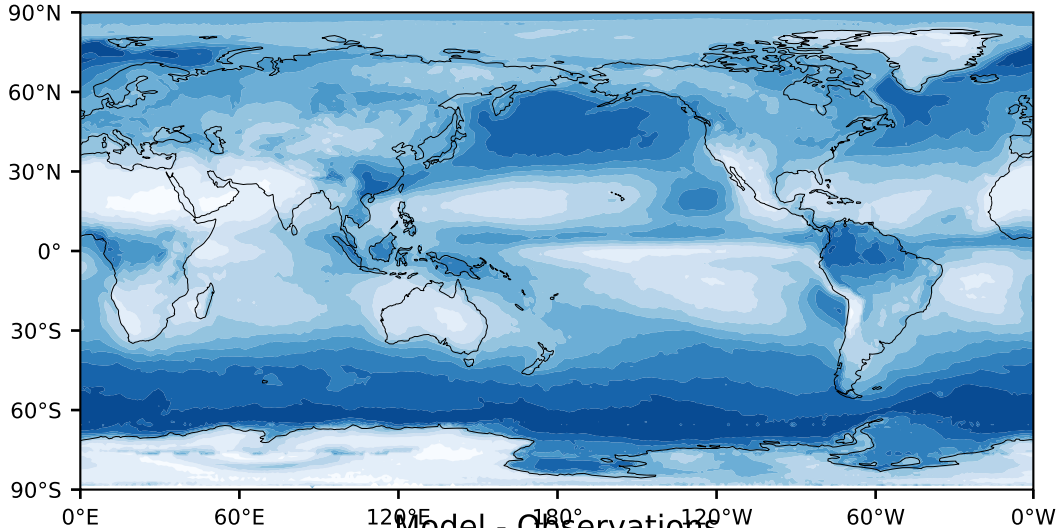

MODIS Simulator (None)

%

Max 95.67
Mean 46.90
Min 1.25

Model - Observations