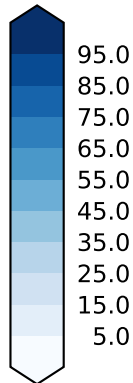

MODIS Simulator (None)

%

Max 95.67
Mean 46.90
Min 1.25

Model - Observations