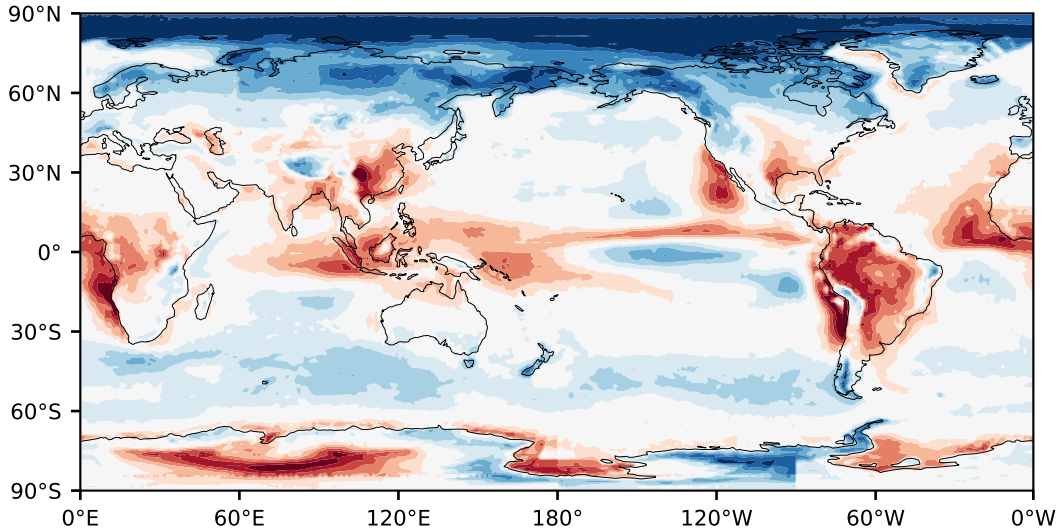

Model - Observations

Max 53.84
Mean 0.13
Min -66.79

RMSE 10.80
CORR 0.89