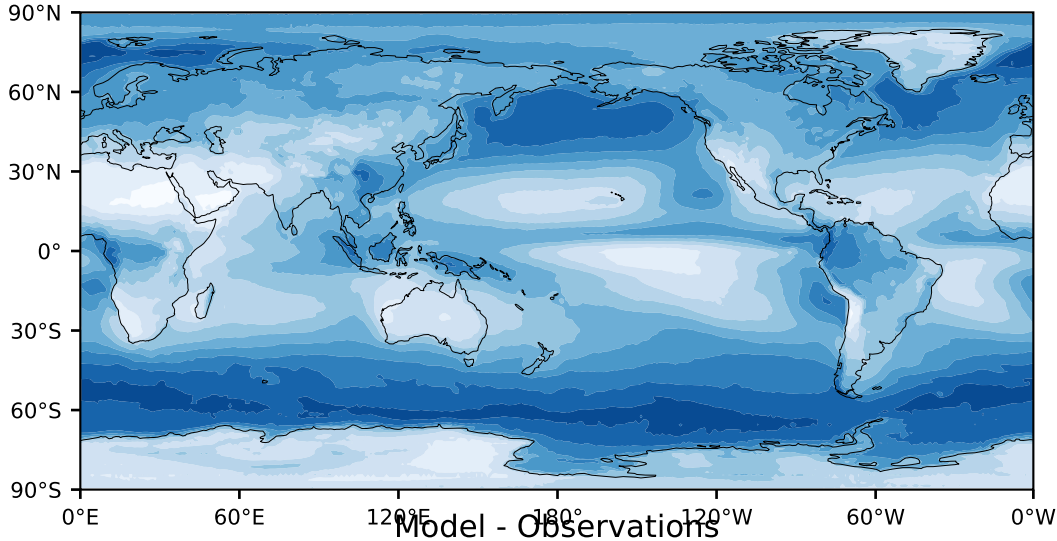

MODIS Simulator (None)

%

Max 90.88
Mean 48.13
Min 2.20

95.0
85.0
75.0
65.0
55.0
45.0
35.0
25.0
15.0
5.0