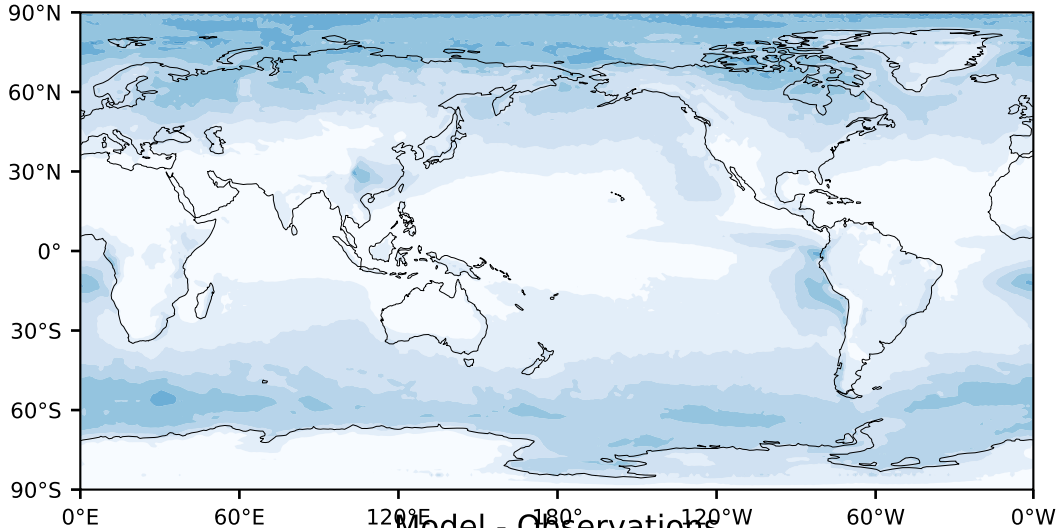

MODIS Simulator (None)

%

Max 75.46
Mean 13.17
Min 0.01

Model - Observations