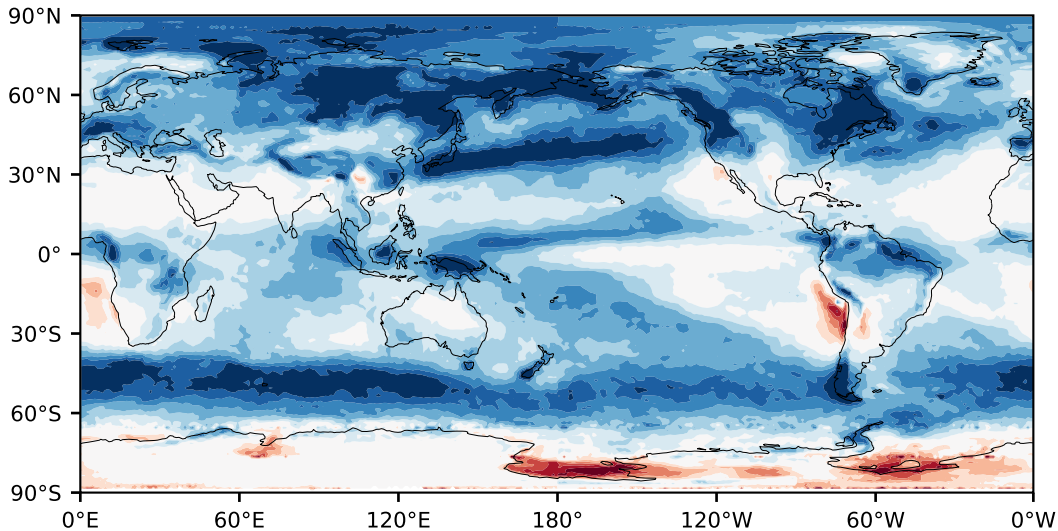

Model - Observations

Max 59.42
Mean 14.14
Min -79.37

RMSE 17.43
CORR 0.83