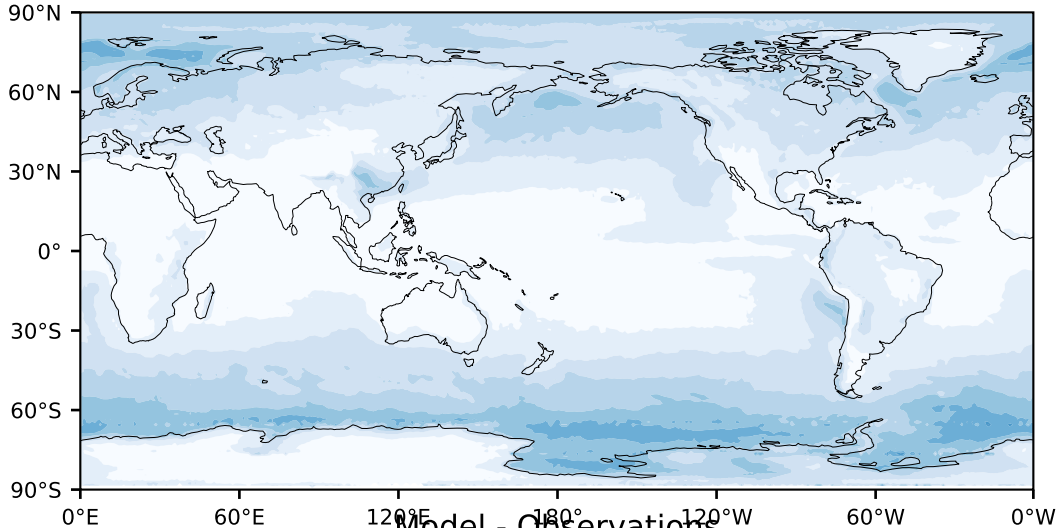

MODIS Simulator (None)

%

Max 84.77  
Mean 12.45  
Min 0.00

Model - Observations