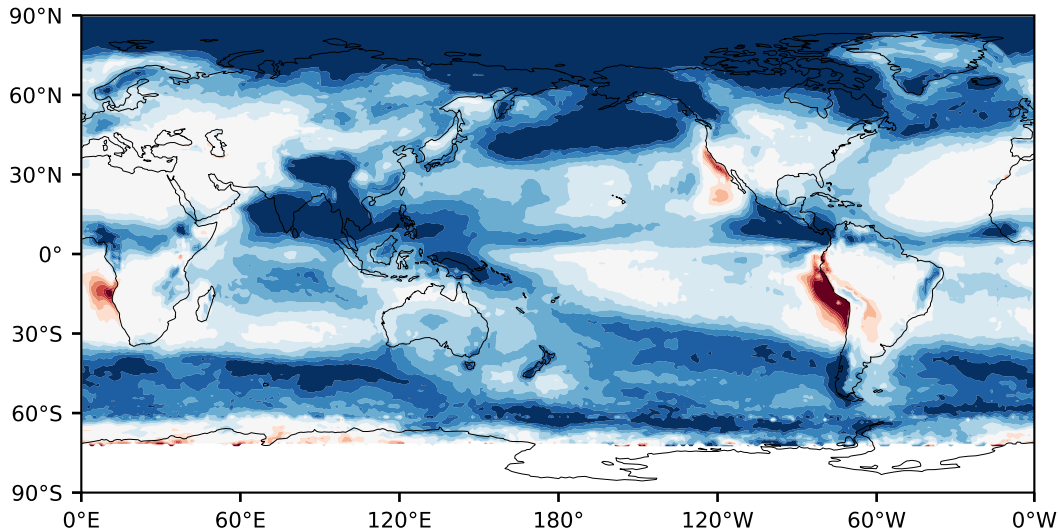

Model - Observations

Max 60.69
Mean 15.73
Min -98.78

RMSE 20.20
CORR 0.75