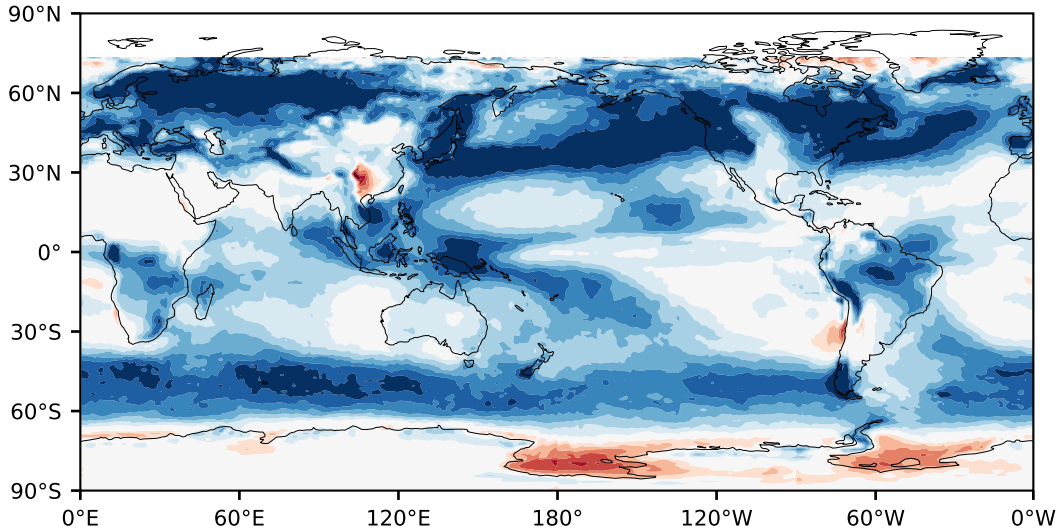

# Model - Observations

Max 72.42  
Mean 14.92  
Min -38.22

RMSE 18.97  
CORR 0.79