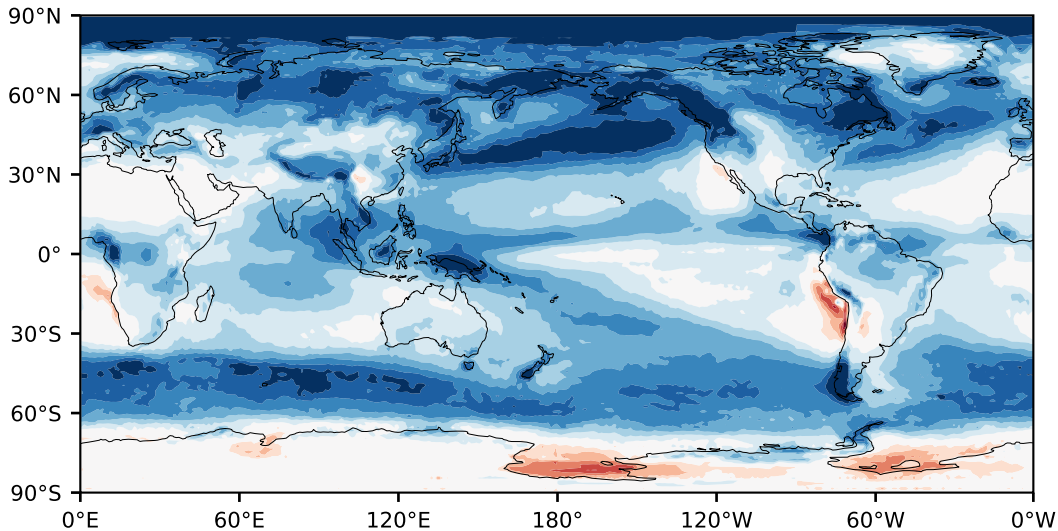

Model - Observations

Max 57.46
Mean 14.64
Min -39.95

RMSE 17.46
CORR 0.84