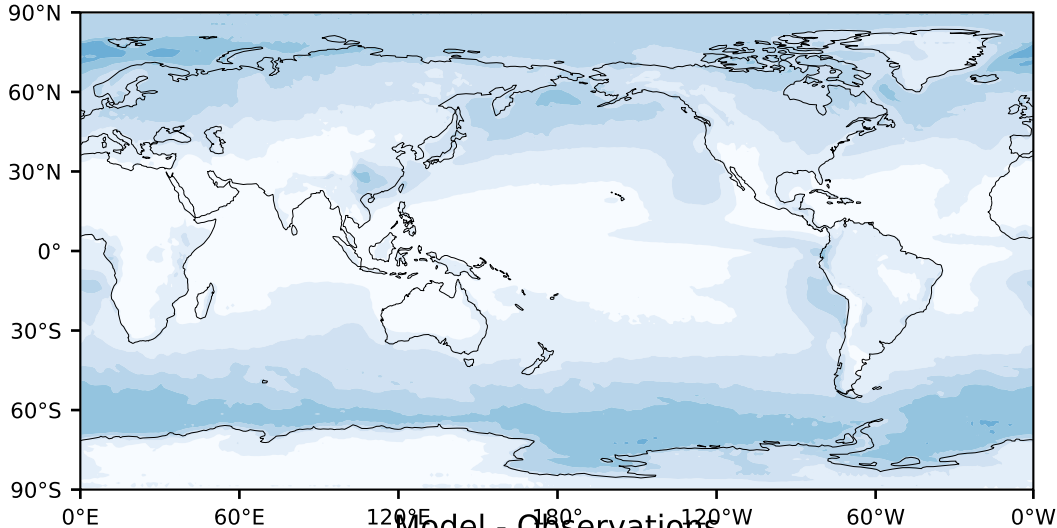

MODIS Simulator (None)

%

Max 55.45
Mean 12.93
Min 0.04

Model - Observations

95.0
85.0
75.0
65.0
55.0
45.0
35.0
25.0
15.0
5.0