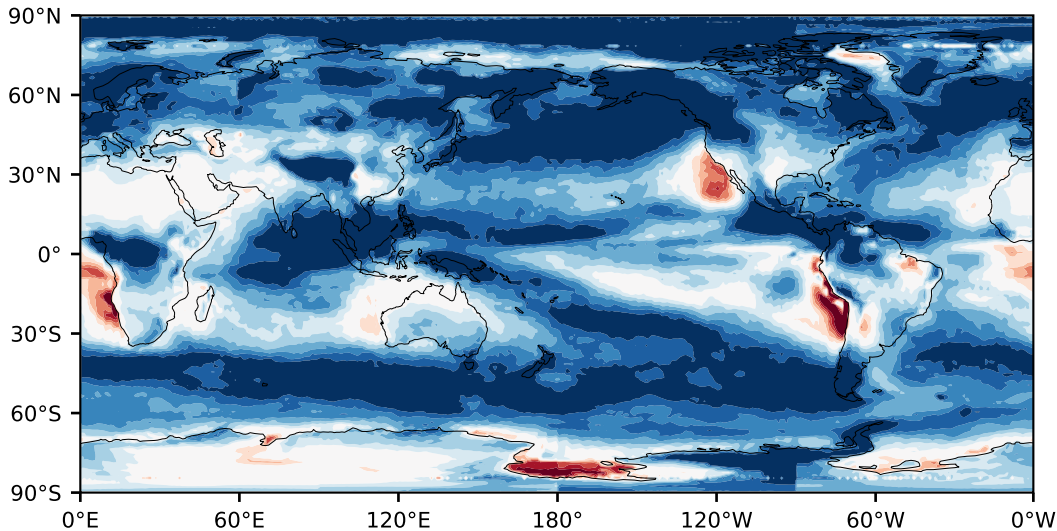

# Model - Observations

Max 76.48  
Mean 20.09  
Min -71.46

RMSE 24.23  
CORR 0.84