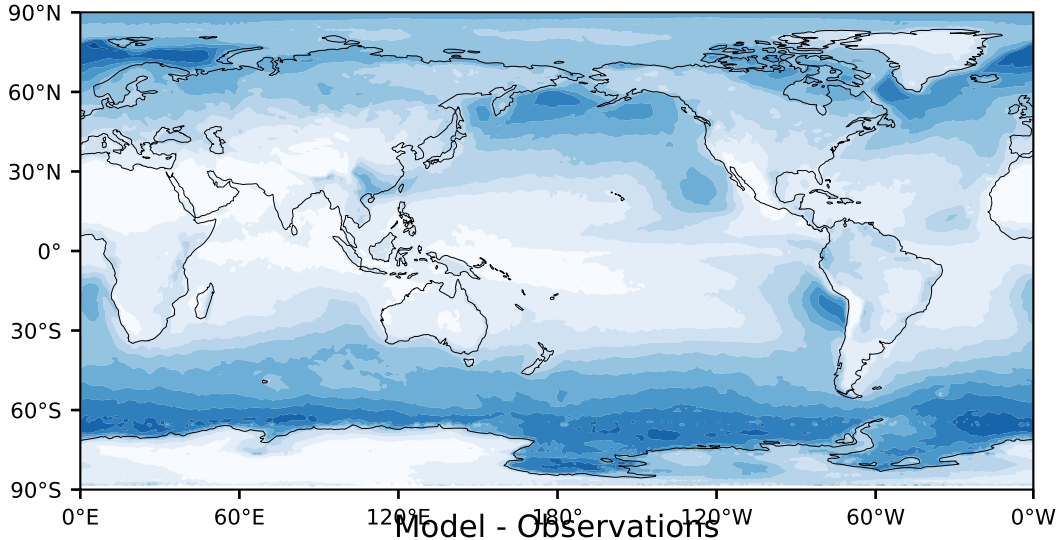

MODIS Simulator (None)

%

Max 89.20
Mean 25.84
Min 0.00

95.0
85.0
75.0
65.0
55.0
45.0
35.0
25.0
15.0
5.0