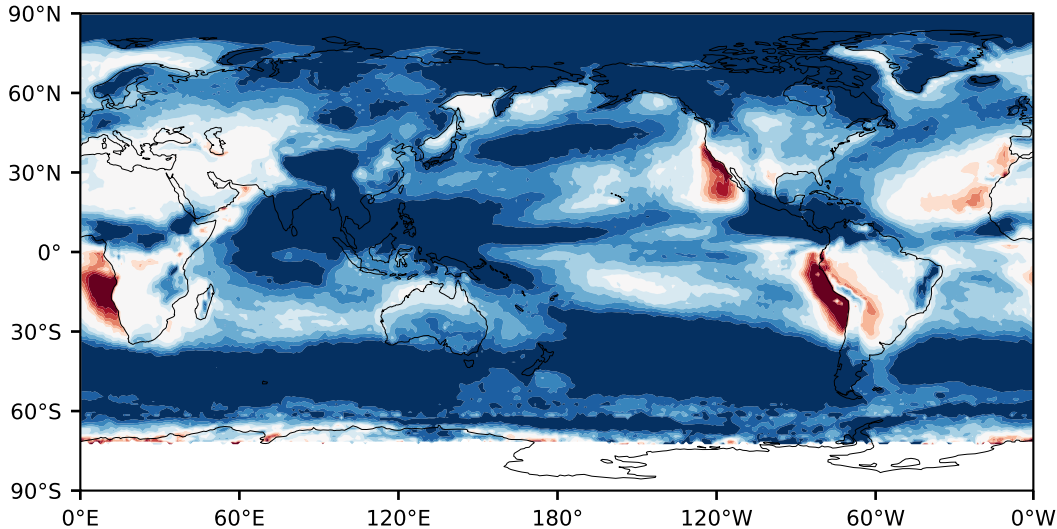

Model - Observations

Max 83.45
Mean 21.97
Min -91.17

RMSE 27.41
CORR 0.76