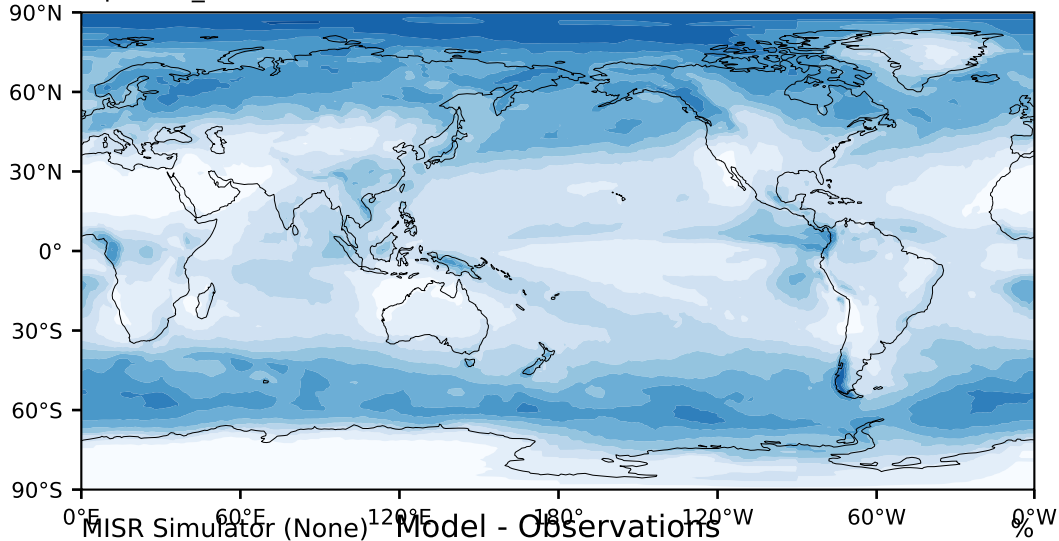

alpha3.0_min10nc (2-6)

%

Max 87.35
Mean 28.98
Min 0.00

MISR Simulator (None) Model - Observations