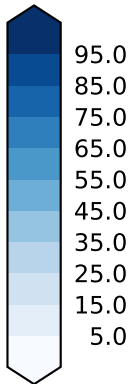

alpha3.0_min10nc (2-6)

%

Max 87.35
Mean 28.98
Min 0.00

MISR Simulator (None) Model - Observations