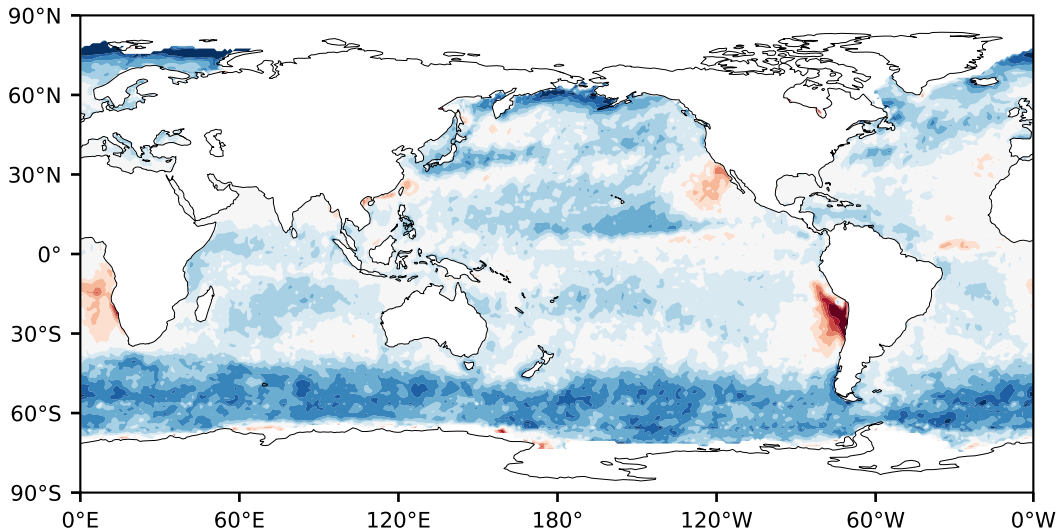

Model - Observations

Max 63.73
Mean 7.86
Min -58.16

RMSE 11.17
CORR 0.89