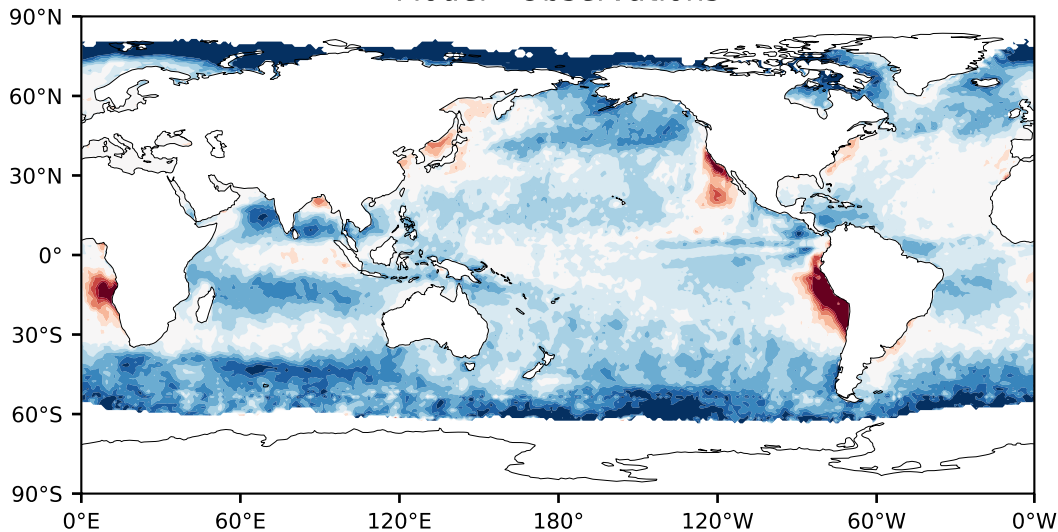

Model - Observations

Max 70.63
Mean 9.96
Min -83.32

RMSE 14.78
CORR 0.76