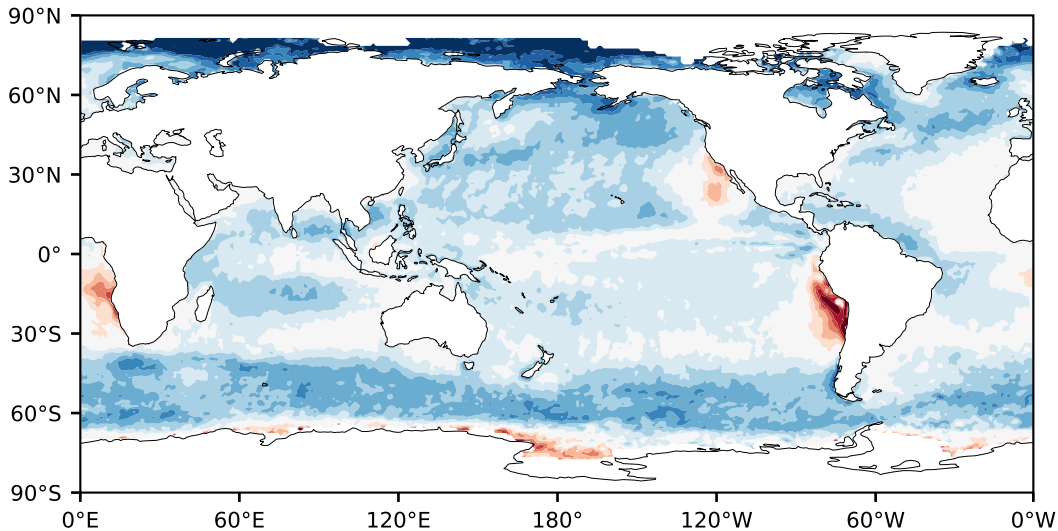

Model - Observations

Max 58.80
Mean 8.23
Min -66.25

RMSE 11.03
CORR 0.89