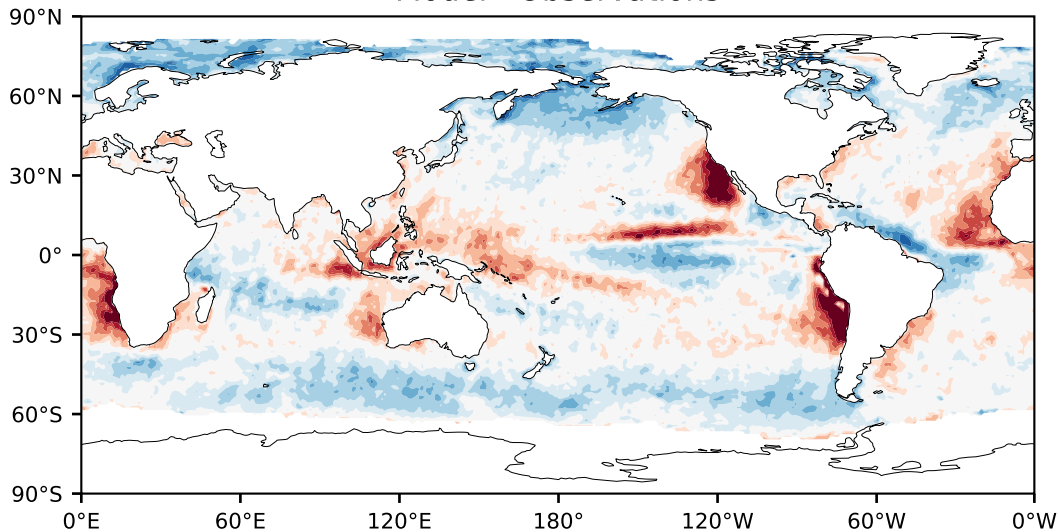

Model - Observations

Max 39.79
Mean 0.09
Min -79.85

RMSE 10.27
CORR 0.89