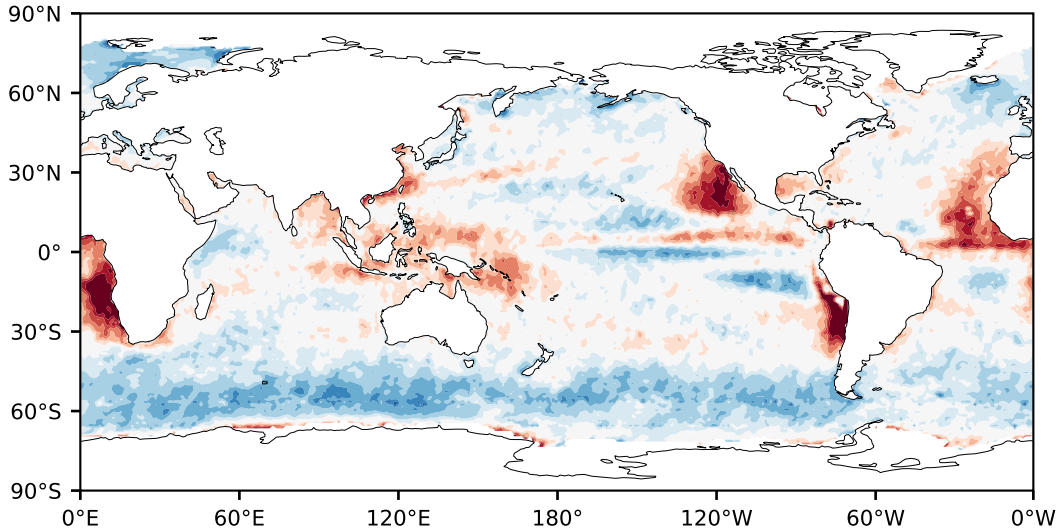

Model - Observations

Max 52.57
Mean 0.60
Min -76.01

RMSE 10.12
CORR 0.91