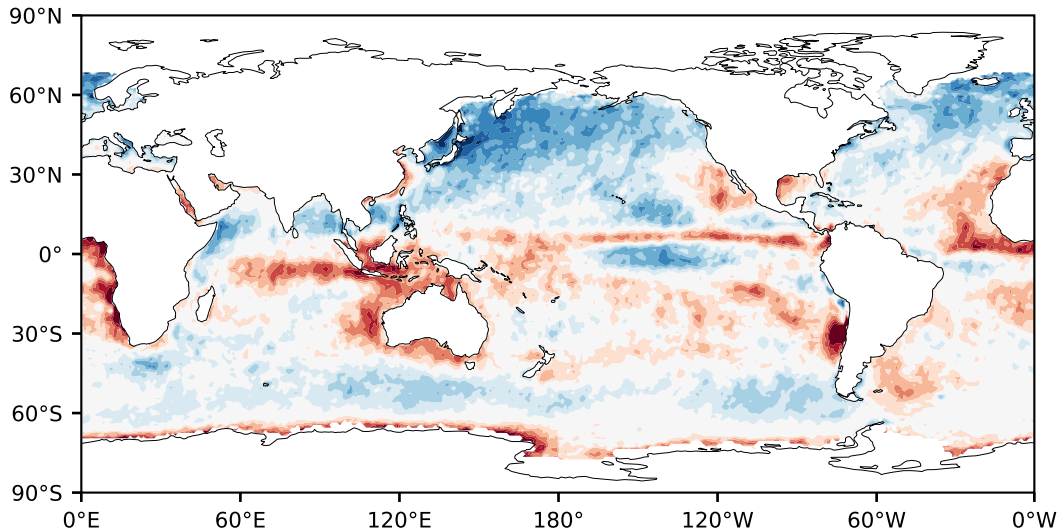

Model - Observations

Max 56.40
Mean 0.04
Min -79.83

RMSE 10.58
CORR 0.89