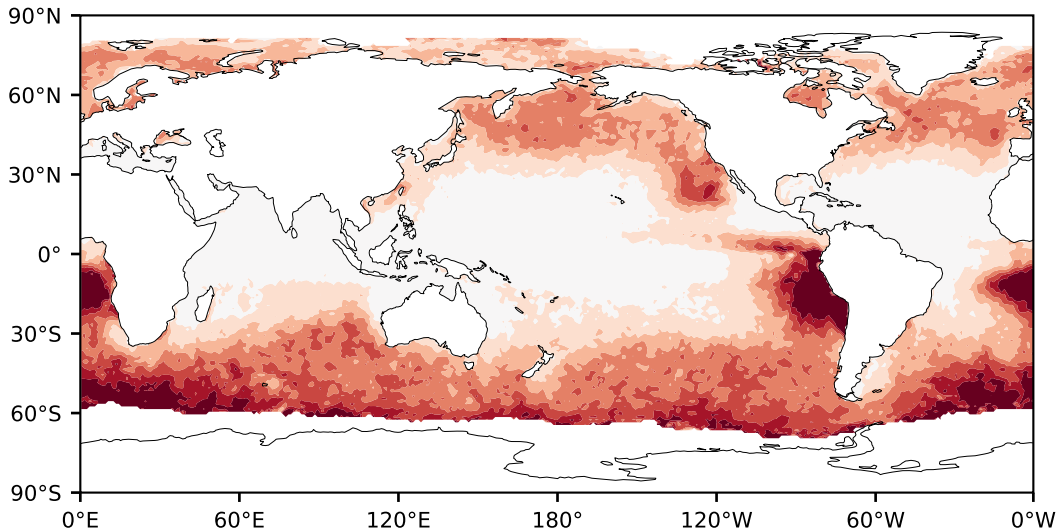

# Model - Observations

Max 0.00  
Mean -11.07  
Min -65.33

RMSE 14.50  
CORR nan