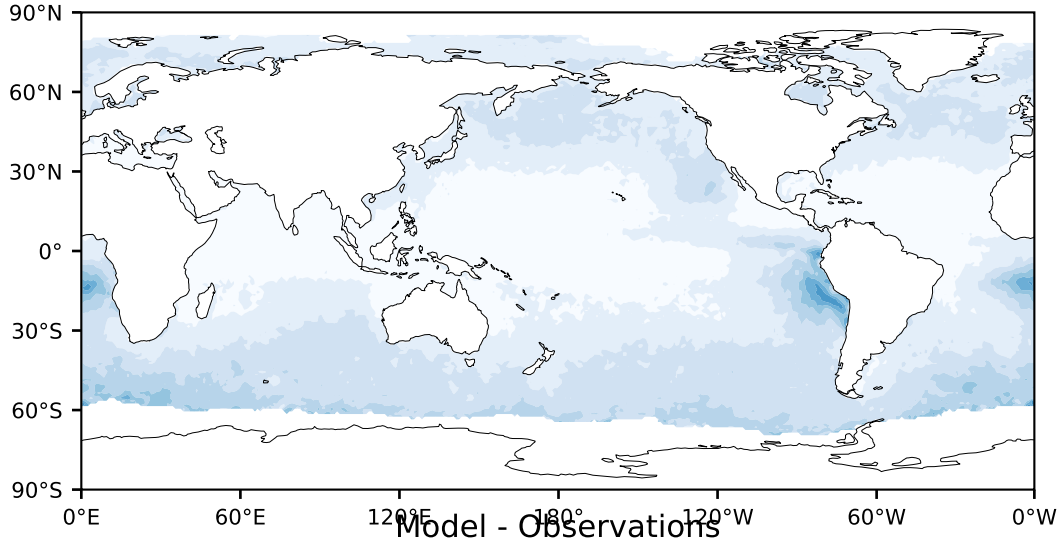

MISR Simulator (None)

%

Max 65.33
Mean 11.07
Min 0.00

95.0
85.0
75.0
65.0
55.0
45.0
35.0
25.0
15.0
5.0