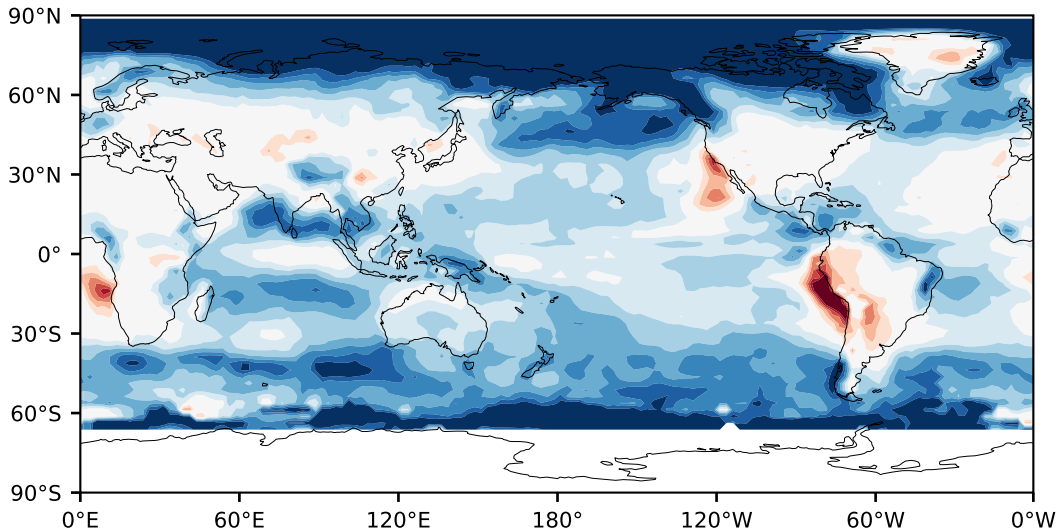

Model - Observations

Max 68.65
Mean 11.83
Min -49.29

RMSE 16.92
CORR 0.76