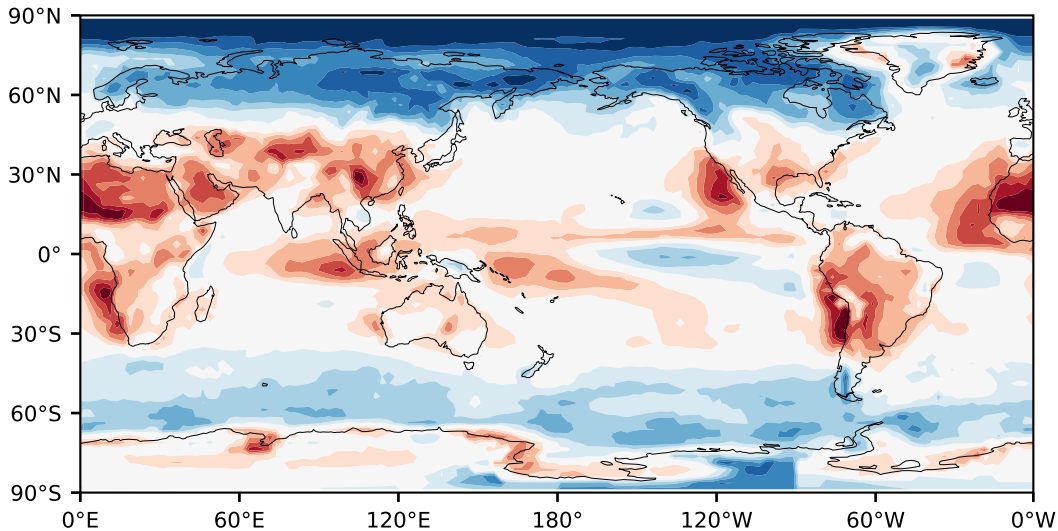

Model - Observations

Max 43.07
Mean -1.04
Min -57.88

RMSE 11.57
CORR 0.88