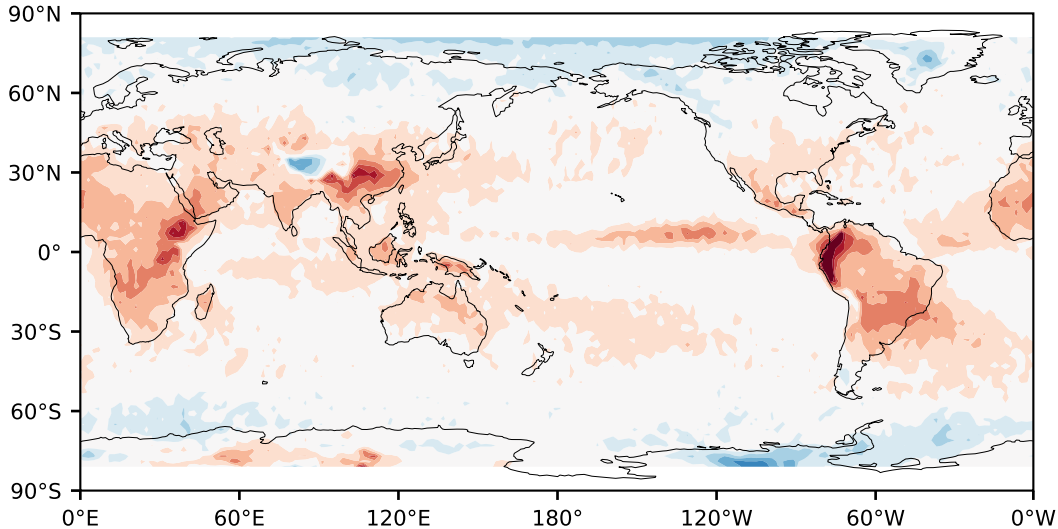

Model - Observations

Max 24.04
Mean -4.03
Min -51.86

RMSE 6.94
CORR 0.88