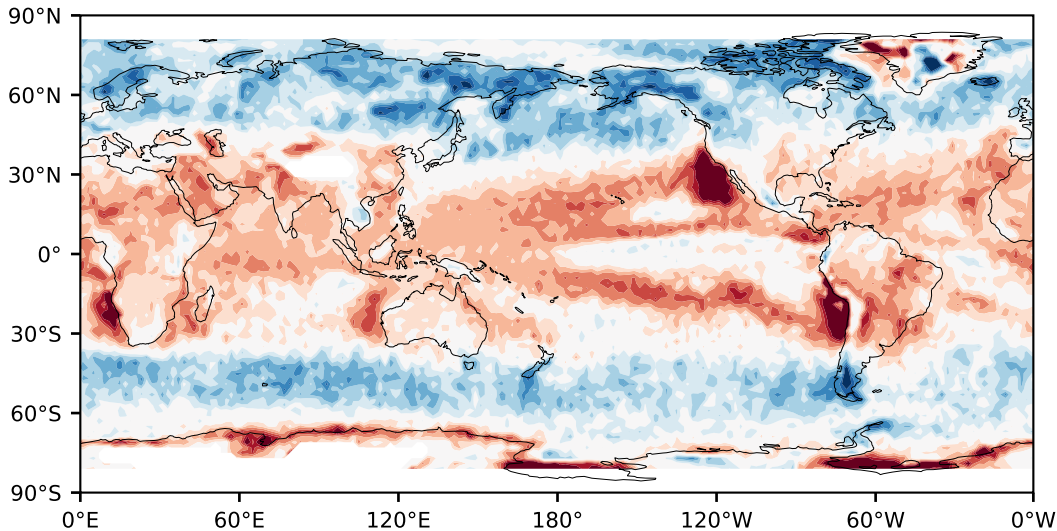

Model - Observations

Max 48.58
Mean -3.19
Min -69.48

RMSE 12.18
CORR 0.90