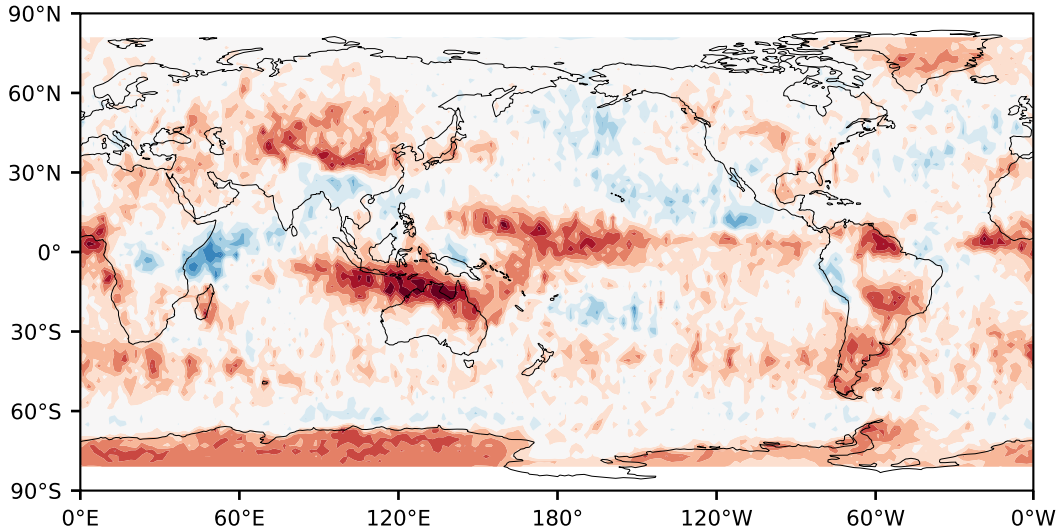

# Model - Observations

Max 26.69  
Mean -4.67  
Min -36.44

RMSE 9.43  
CORR 0.87