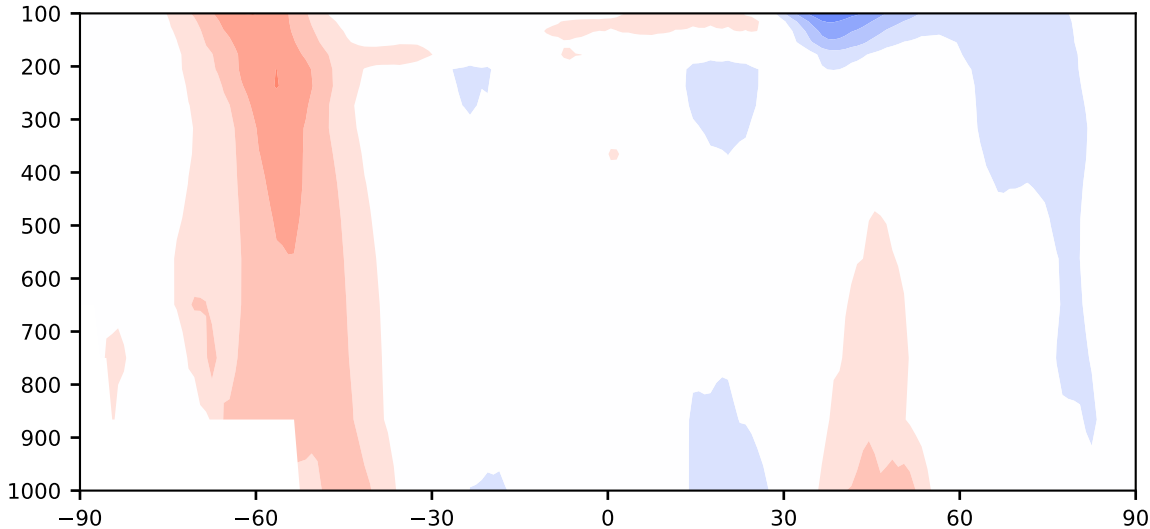

Model - Observations

Max 4.04
Mean 0.27
Min -4.87

RMSE 1.28
CORR 0.99