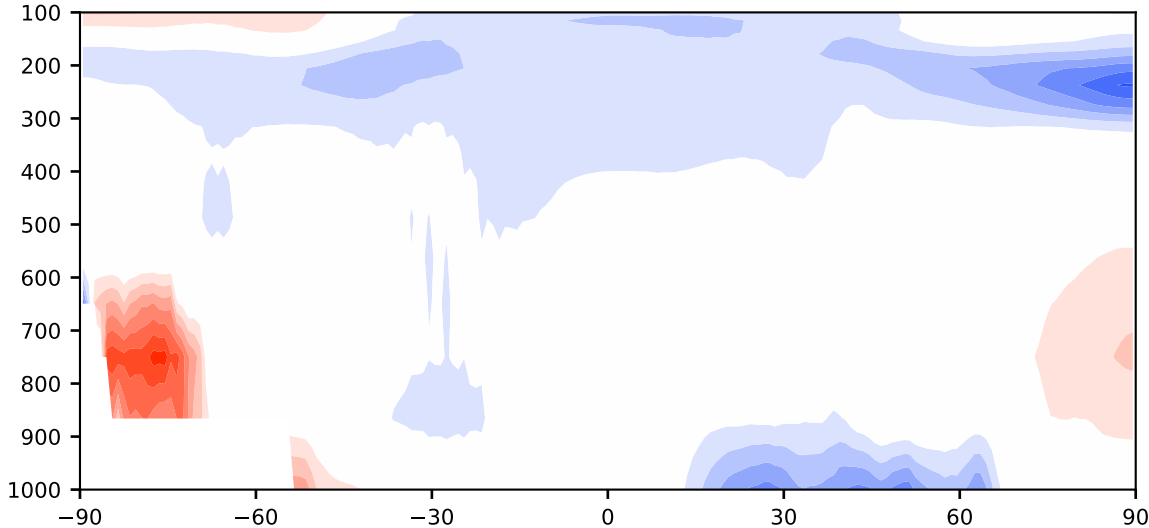

Model - Observations

Max 7.51
Mean -0.60
Min -6.15

RMSE 1.47
CORR 1.00