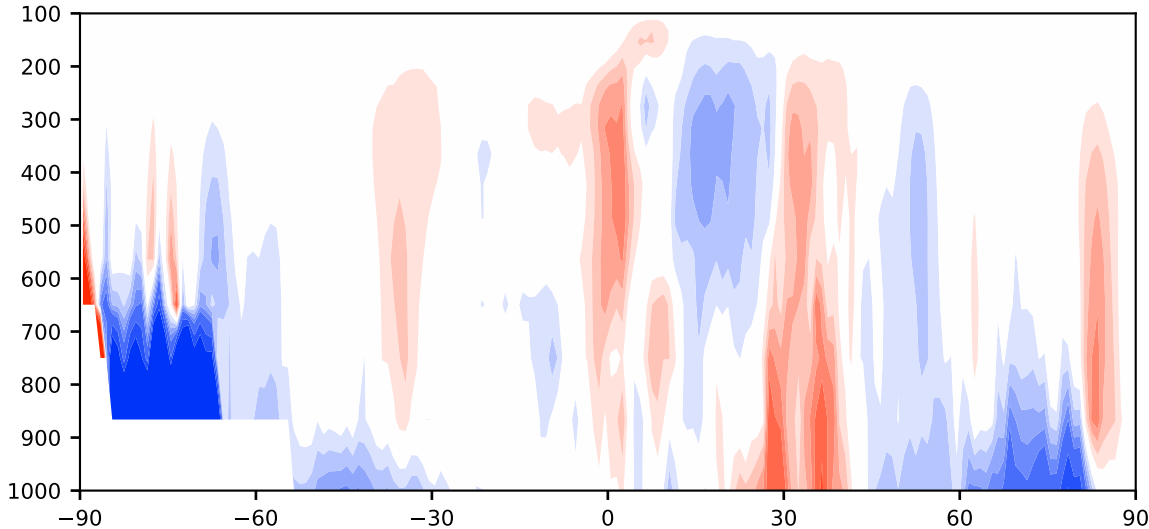

Model - Observations

Max 75.00
Mean -1.05
Min -111.82