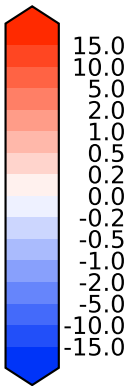

Model - Observations

Max 23.04
Mean 6.71
Min -8.62

RMSE 8.09
CORR 0.91