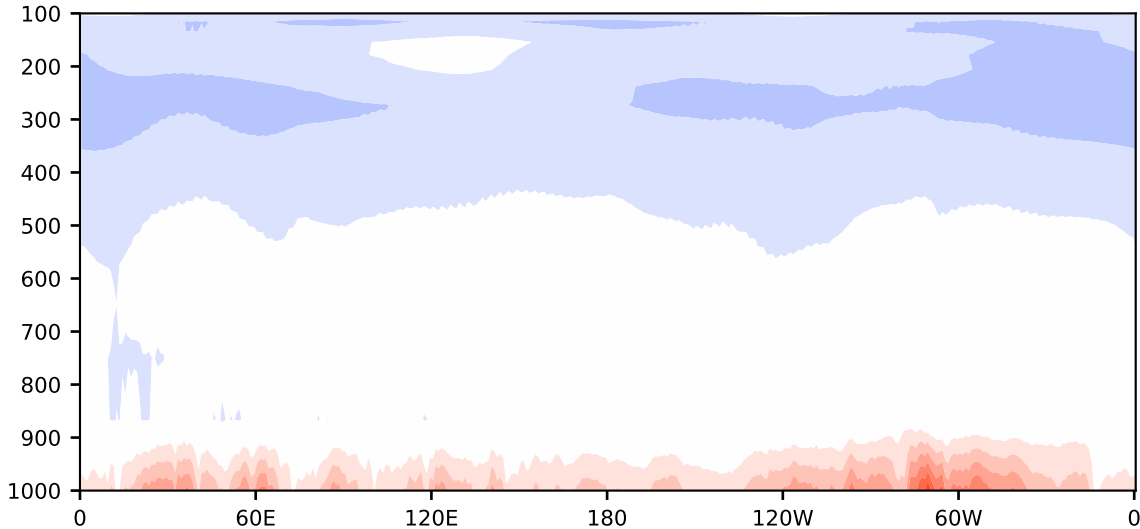

Model - Observations

Max 7.04
Mean -0.54
Min -2.87

RMSE 1.63
CORR 1.00