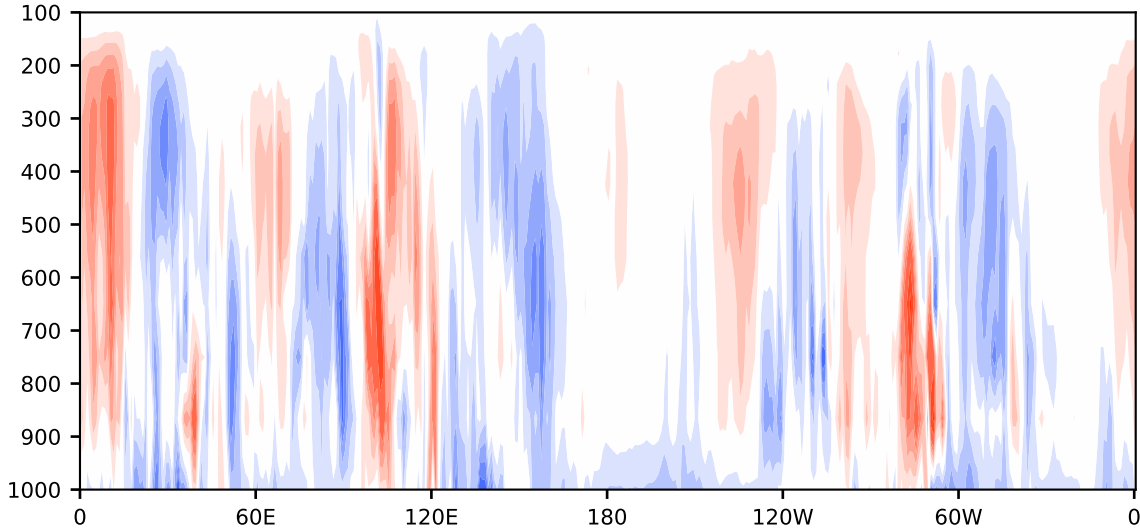

Model - Observations

Max 22.03
Mean -0.38
Min -13.14

RMSE 3.33
CORR 0.87