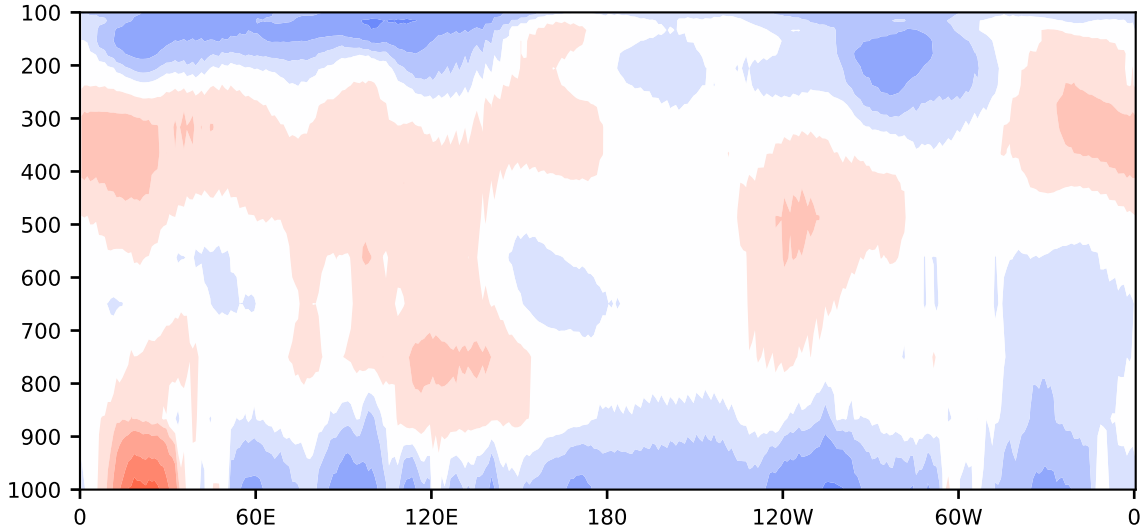

Model - Observations

Max 3.53
Mean -0.09
Min -2.23

RMSE 0.58
CORR 1.00