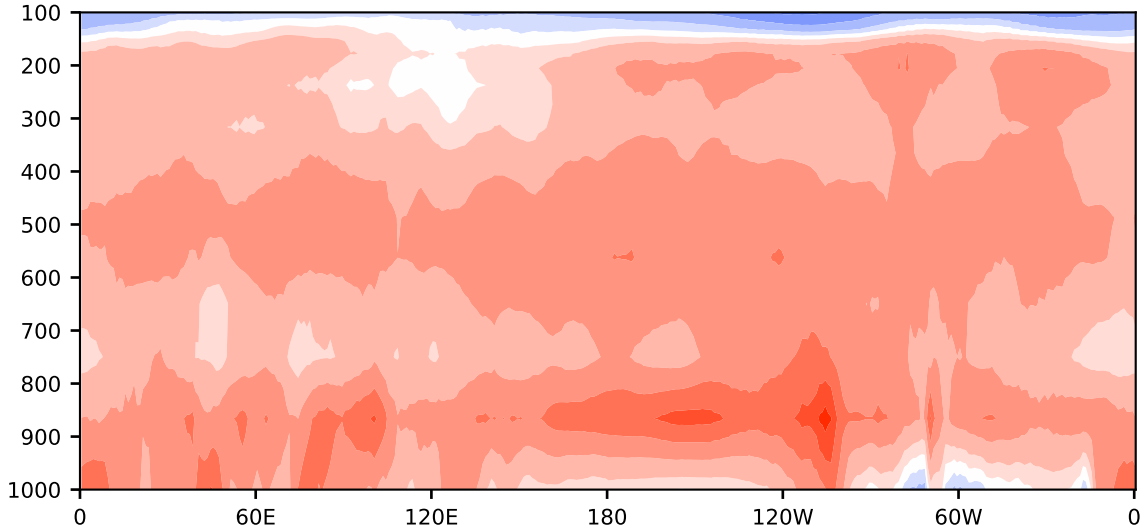

Model - Observations

Max 16.49
Mean 5.32
Min -9.53

RMSE 5.59
CORR 0.97