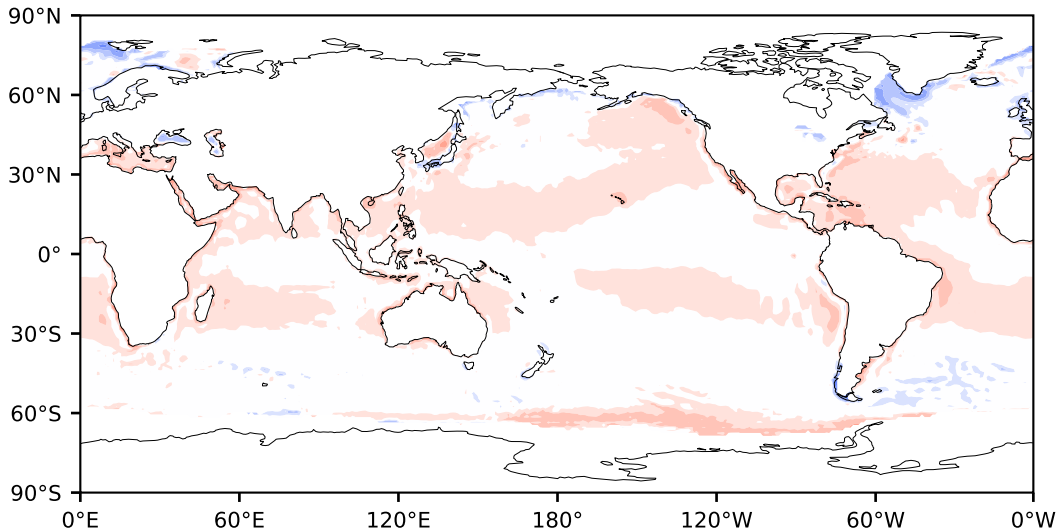

Model - Observations

Max 78.41
Mean 4.11
Min -95.01

RMSE 7.34
CORR 0.74