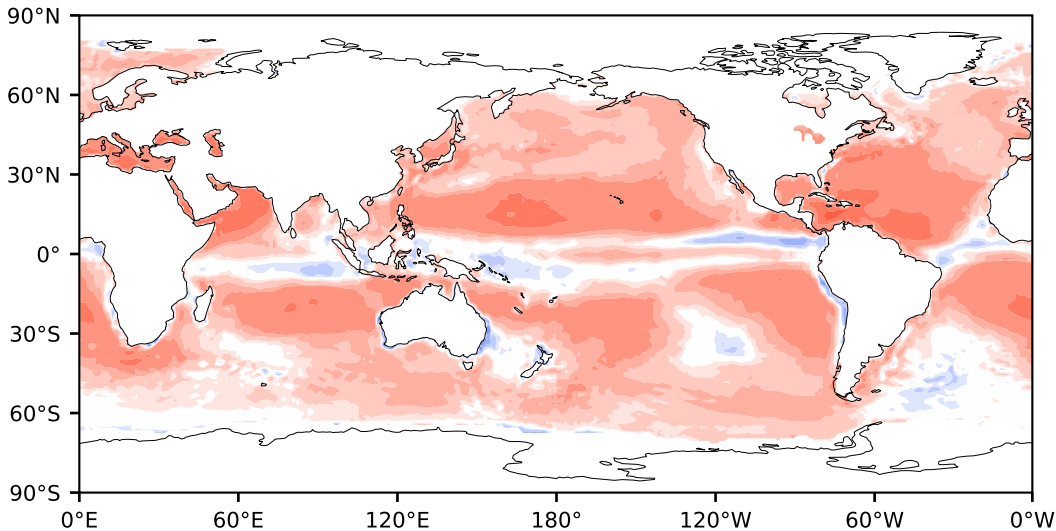

Model - Observations

Max 130.82
Mean 21.78
Min -148.17

RMSE 29.44
CORR 0.93