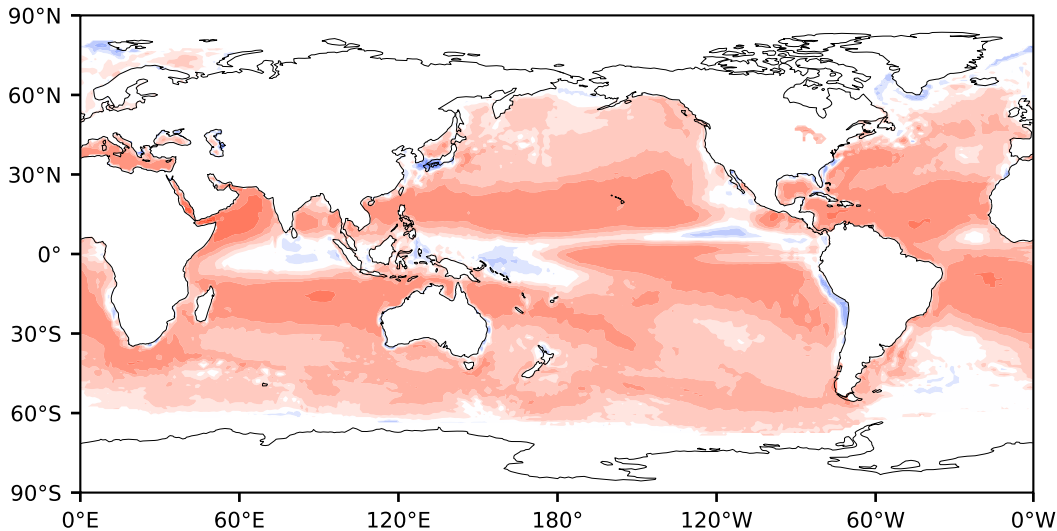

Model - Observations

Max 148.78
Mean 21.24
Min -131.20

RMSE 27.12
CORR 0.95