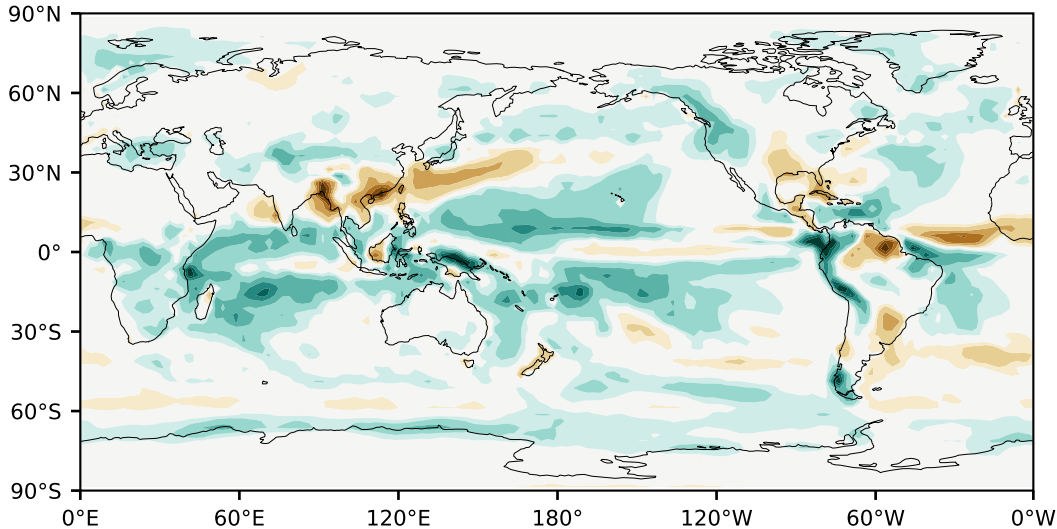

Model - Observations

Max 8.09
Mean 0.43
Min -6.33

RMSE 1.16
CORR 0.88