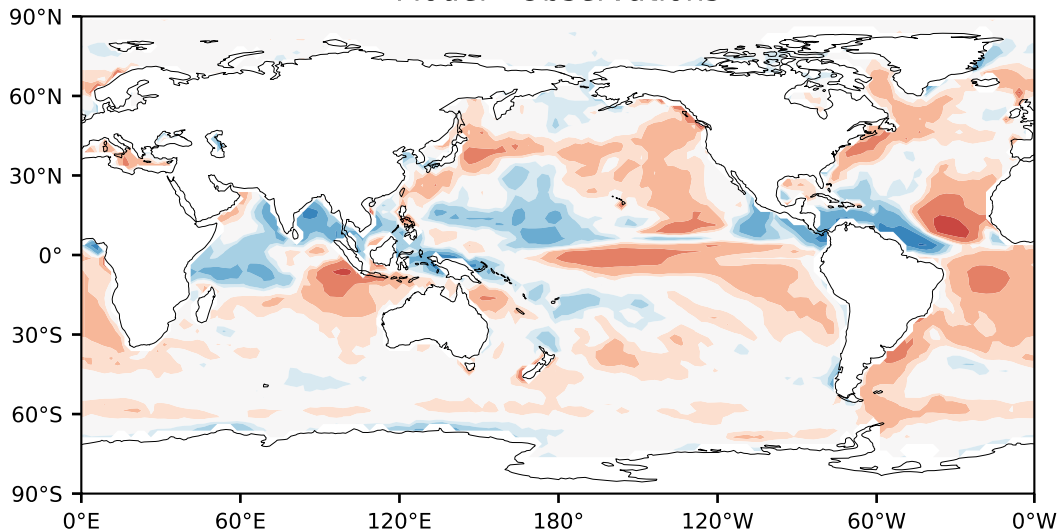

Model - Observations

Max 7.71
Mean -0.24
Min -6.41

RMSE 1.26
CORR 0.91