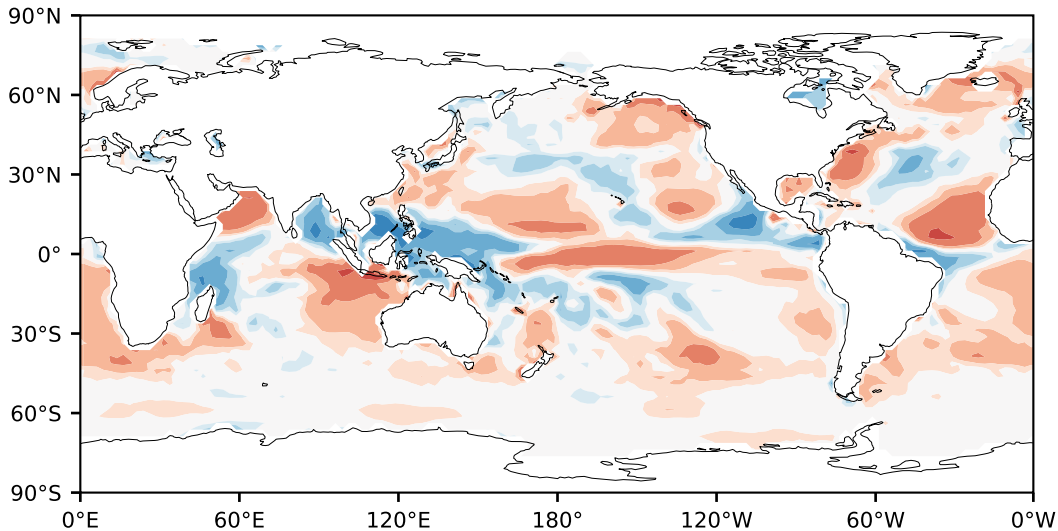

Model - Observations

Max 7.13
Mean -0.26
Min -6.04

RMSE 1.38
CORR 0.90