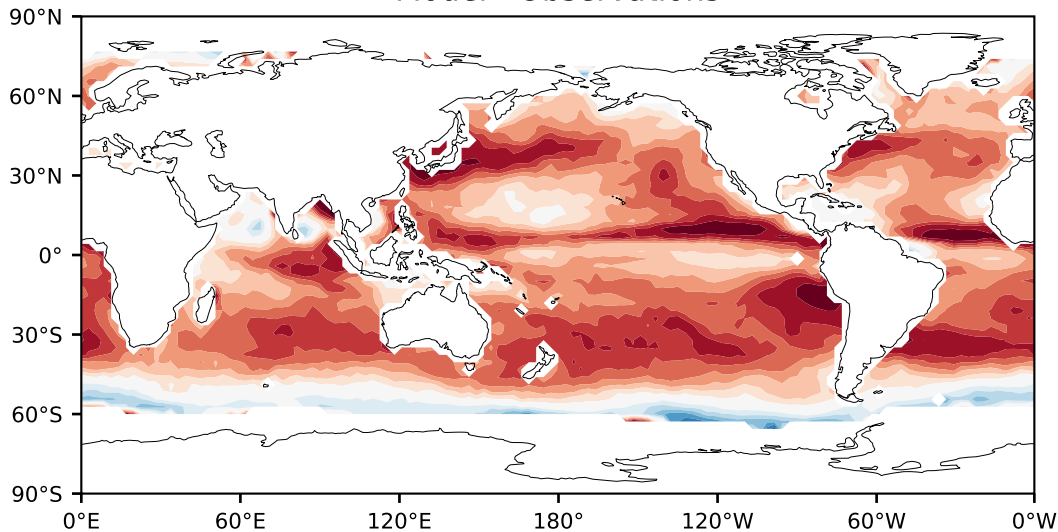

Model - Observations

Max 68.94
Mean -35.46
Min -160.80

RMSE 42.54
CORR 0.69