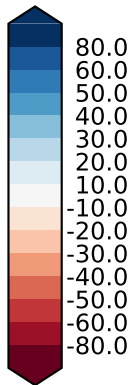

Model - Observations

Max 68.94
Mean -35.46
Min -160.80

RMSE 42.54
CORR 0.69