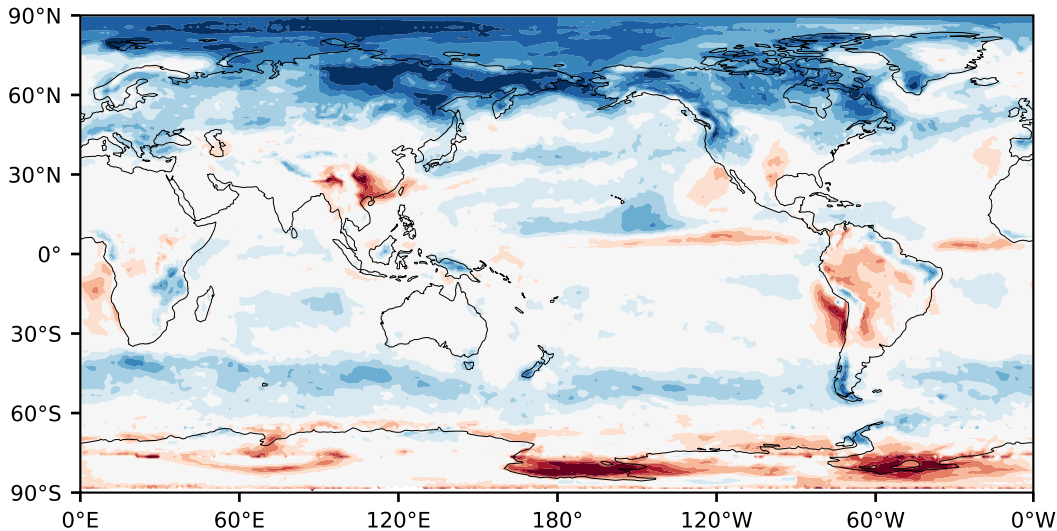

Model - Observations

Max 45.07
Mean 3.67
Min -79.71

RMSE 9.17
CORR 0.88