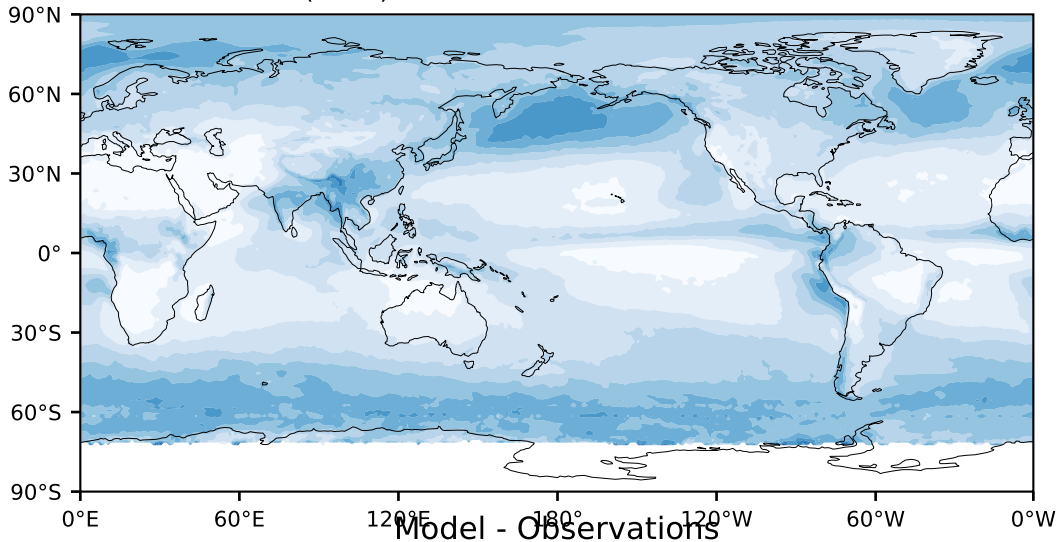

MODIS Simulator (None)

%

Max 100.00  
Mean 23.40  
Min 0.00

95.0  
85.0  
75.0  
65.0  
55.0  
45.0  
35.0  
25.0  
15.0  
5.0