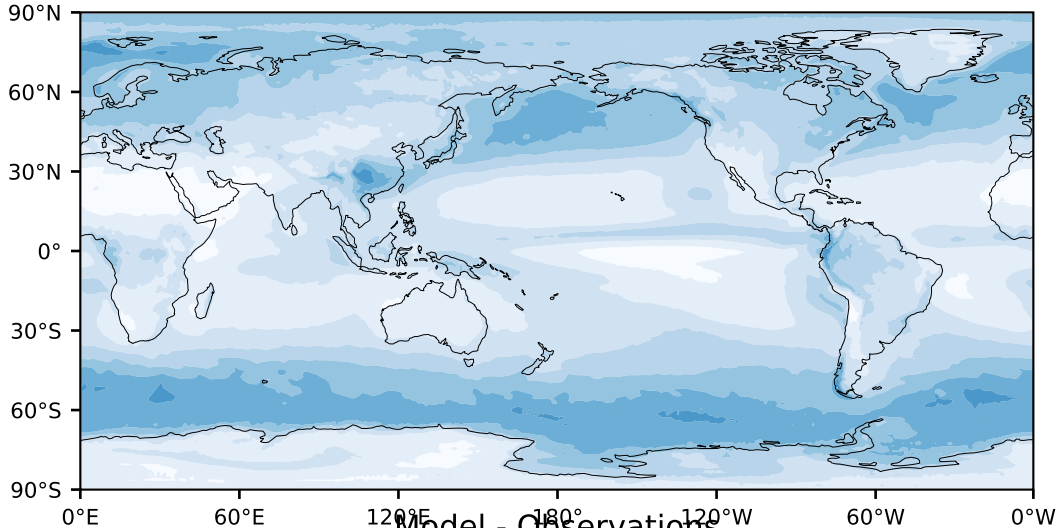

MODIS Simulator (None)

%

Max 66.04
Mean 23.52
Min 0.56

Model - Observations