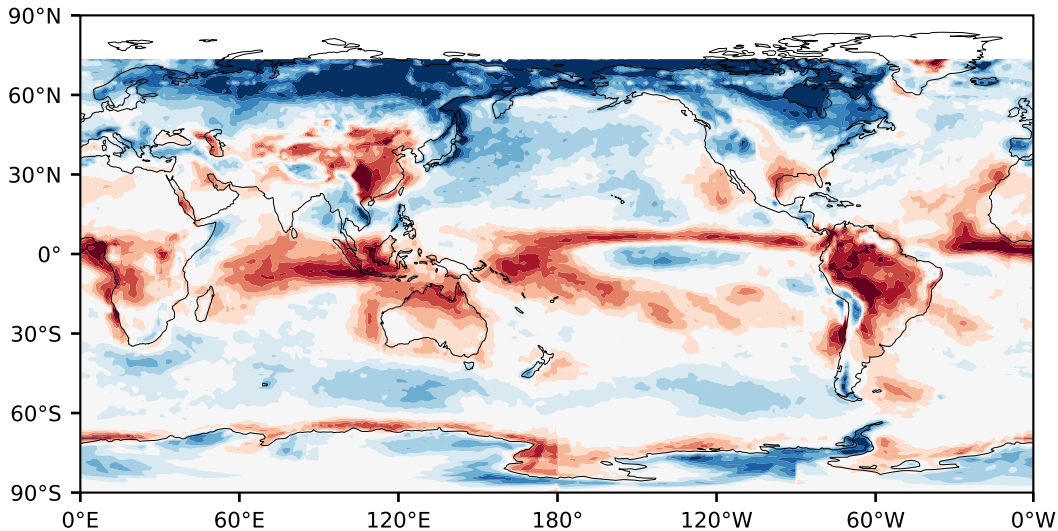

Model - Observations

Max 72.87
Mean -0.29
Min -57.48

RMSE 13.21
CORR 0.85