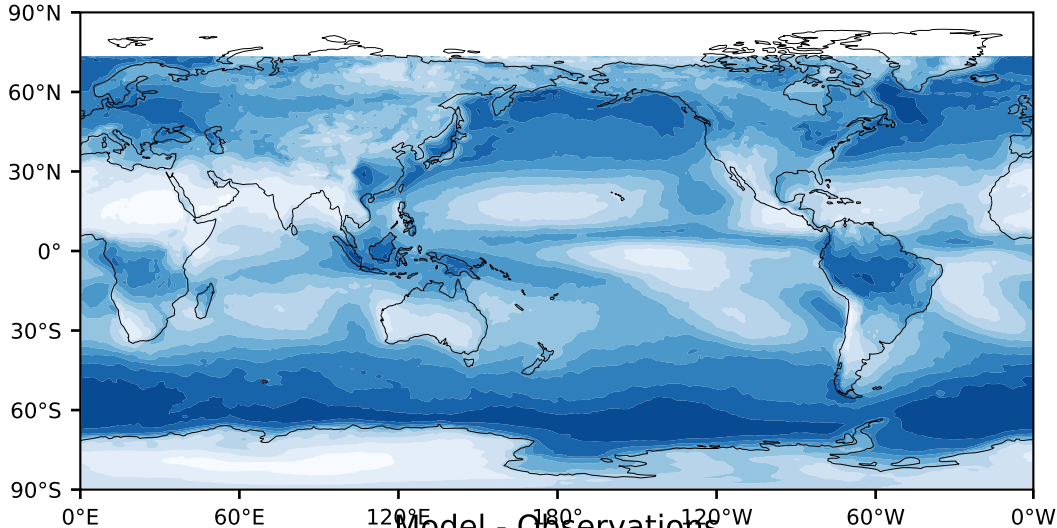

MODIS Simulator (None)

%

Max 93.72
Mean 49.14
Min 1.43

Model - Observations

95.0
85.0
75.0
65.0
55.0
45.0
35.0
25.0
15.0
5.0