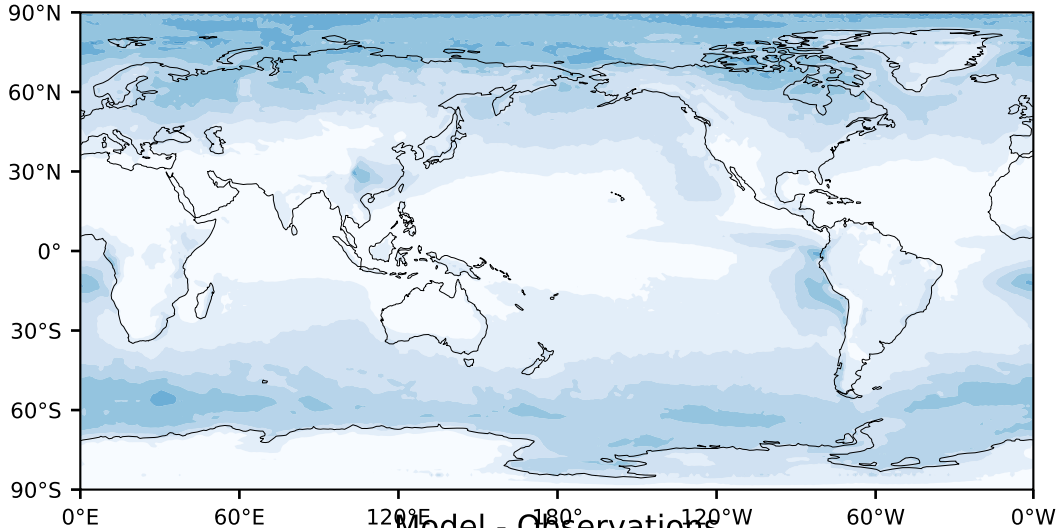

MODIS Simulator (None)

%

Max 75.46  
Mean 13.17  
Min 0.01

Model - Observations