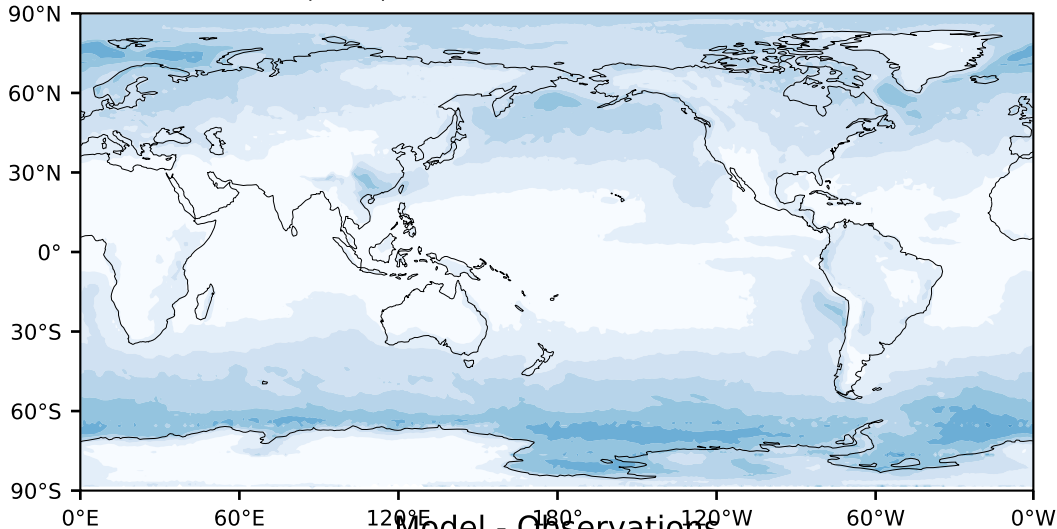

MODIS Simulator (None)

%

Max 84.77
Mean 12.45
Min 0.00

Model - Observations

95.0
85.0
75.0
65.0
55.0
45.0
35.0
25.0
15.0
5.0