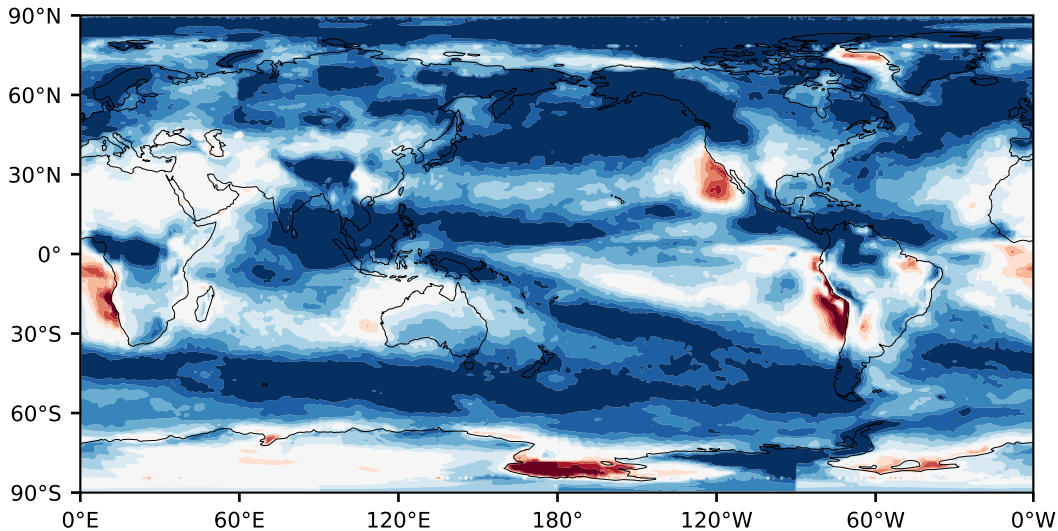

Model - Observations

Max 73.25
Mean 20.02
Min -71.55

RMSE 24.22
CORR 0.83